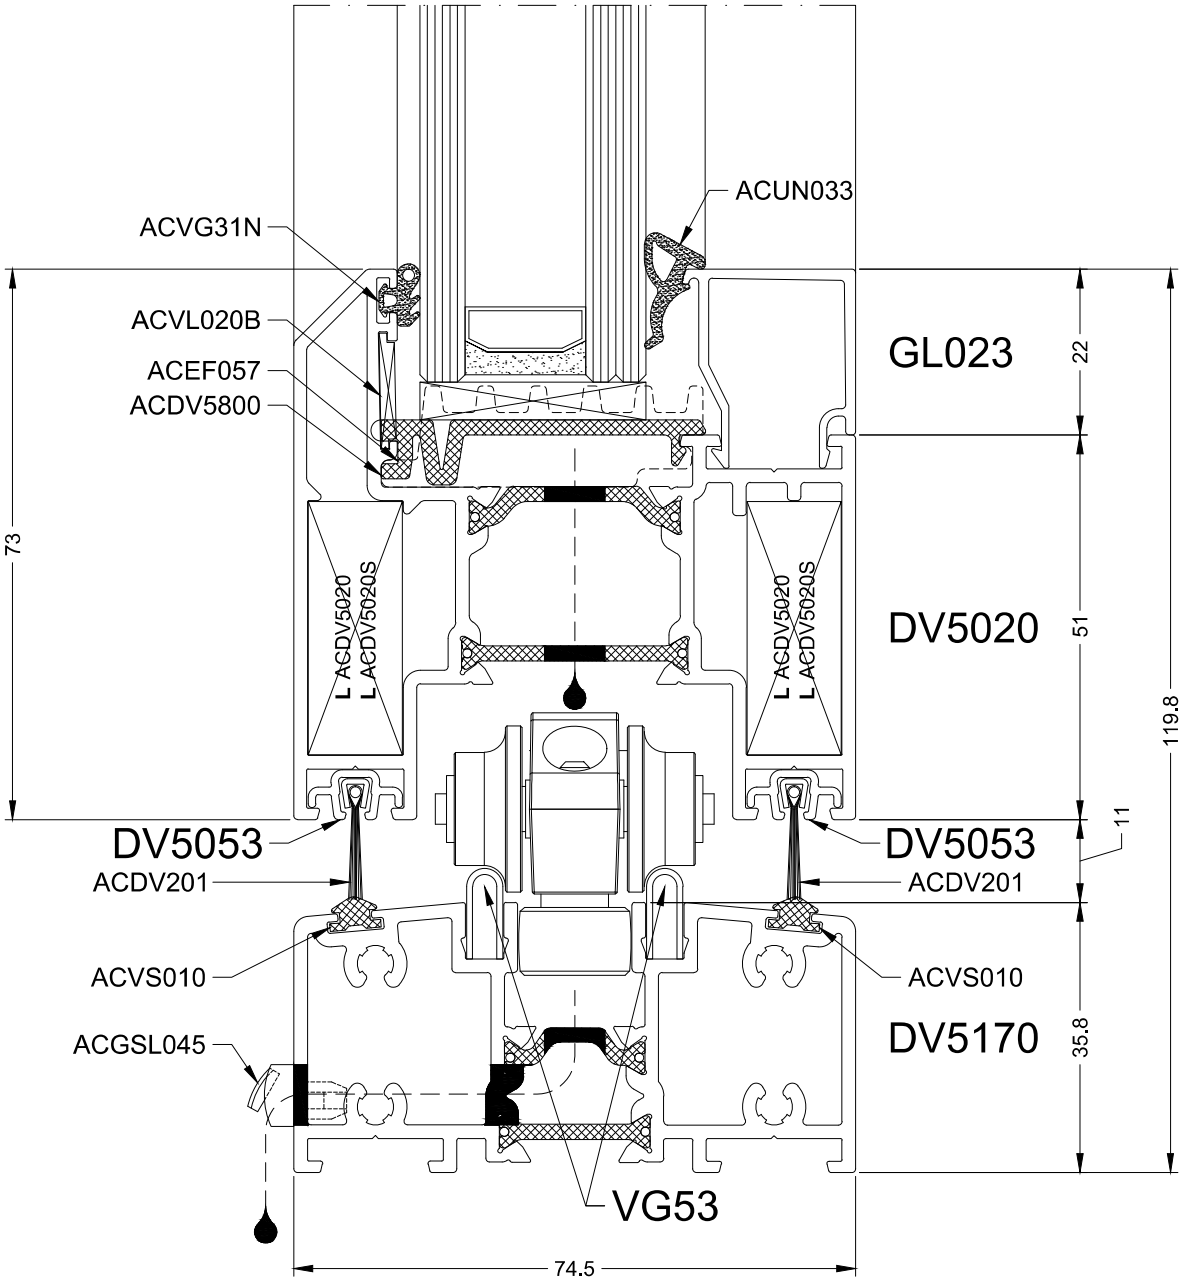

1B

DOORSNEDETEKENINGEN - SECTION DE NOEUDS - PROFILKOMBINATIONEN - SECTION DRAWINGS

DV001C-DV5170-DV5020

aliplast
member of

16/5/14